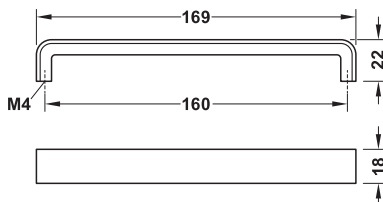

Häfele Design Model H1920

Minimalism and extremely thin handle lines enhance a filigree room design.

Finish/colour	Cat. No.
Polished chrome plated	106.69.460
Brushed nickel plated	106.69.461
Brushed nickel plated black	106.69.462
Black, RAL 9017, matt, lacquered	106.69.463

Packing: 1, 10 or 100 pieces

M4 threaded screws

► FF 1.260

DGH-M-INT 2020, HDE-en, 05/19; Dimensional data not binding. We reserve the right to alter specifications without notice.