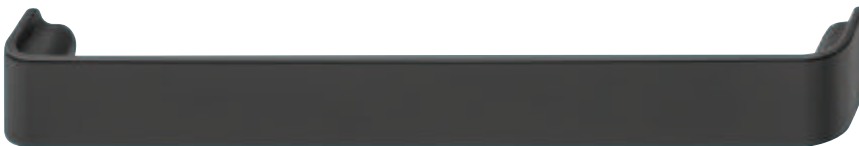

Häfele Design Model H1920

Minimalism and extremely thin handle lines enhance a filigree room design.

Finish/colour	Cat. No.
Polished chrome plated	106.69.460
Brushed nickel plated	106.69.461
Brushed nickel plated black	106.69.462
Black, RAL 9017, matt, lacquered	106.69.463

Packing: 1, 10 or 100 pieces

M4 threaded screws

► FF 1.260

DGH-M-INT 2020, HDE-en, 05/19; Dimensional data not binding. We reserve the right to alter specifications without notice.